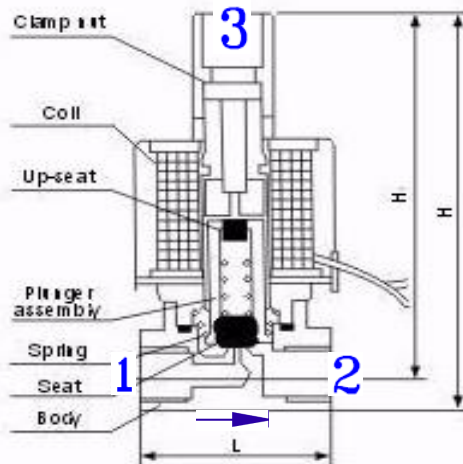

## 3/2 Industrial Solenoid Valve RSPCG32 Series , 1/4" 3/2 Valves (NClosed)

**Medium:** Air, Water, Steam, Oil, etc  
**Temperature:** NBR: -10°C to 80°C(OEM Import only)  
 VITON: -10°C to 140°C( Standard)

**Pressure:** RSPCG32 - 0.0 to 16Bar  
**Port Size:** 1/4"  
**Orifice (mm):** DN 1.5mm  
**Coil voltages:** 24VDC/220VAC

**Coils:**  
**Material:** Brass with Viton seal(STANDARD)

Port Size	Orifice	Kv	Min Pressure	Max Pressure		Seals Material	Body Material	Valve Body	Coil
				AC(17VA)	DC(14W)				
1/4"	1.5	0.08	0.0Bar	8Bar	8Bar	VITON	Brass	RSPCG32BH02	C543

DIMENSIONS	L	H	H1
		45	88